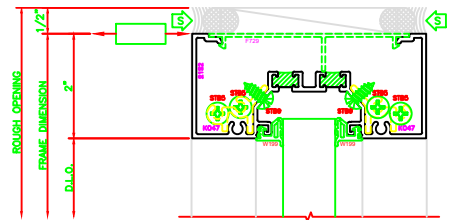

103 O.G. HEAD
SERIES: 403X - 2" X 4 1/2"
SHEARBLOCK

503 O.G. HORIZONTAL
SERIES: 403X - 2" X 4 1/2"
SHEARBLOCK

203 O.G. SILL
SERIES: 403X - 2" X 4 1/2"
SHEARBLOCK