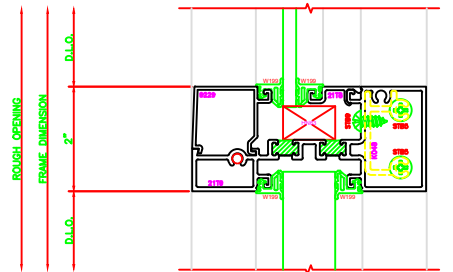

103 O.G. HEAD
SERIES: 403X - 2" X 4 1/2"
SHEARBLOCK

503 O.G. HORIZONTAL
SERIES: 403X - 2" X 4 1/2"
SHEARBLOCK

203 O.G. SILL
SERIES: 403X - 2" X 4 1/2"
SHEARBLOCK